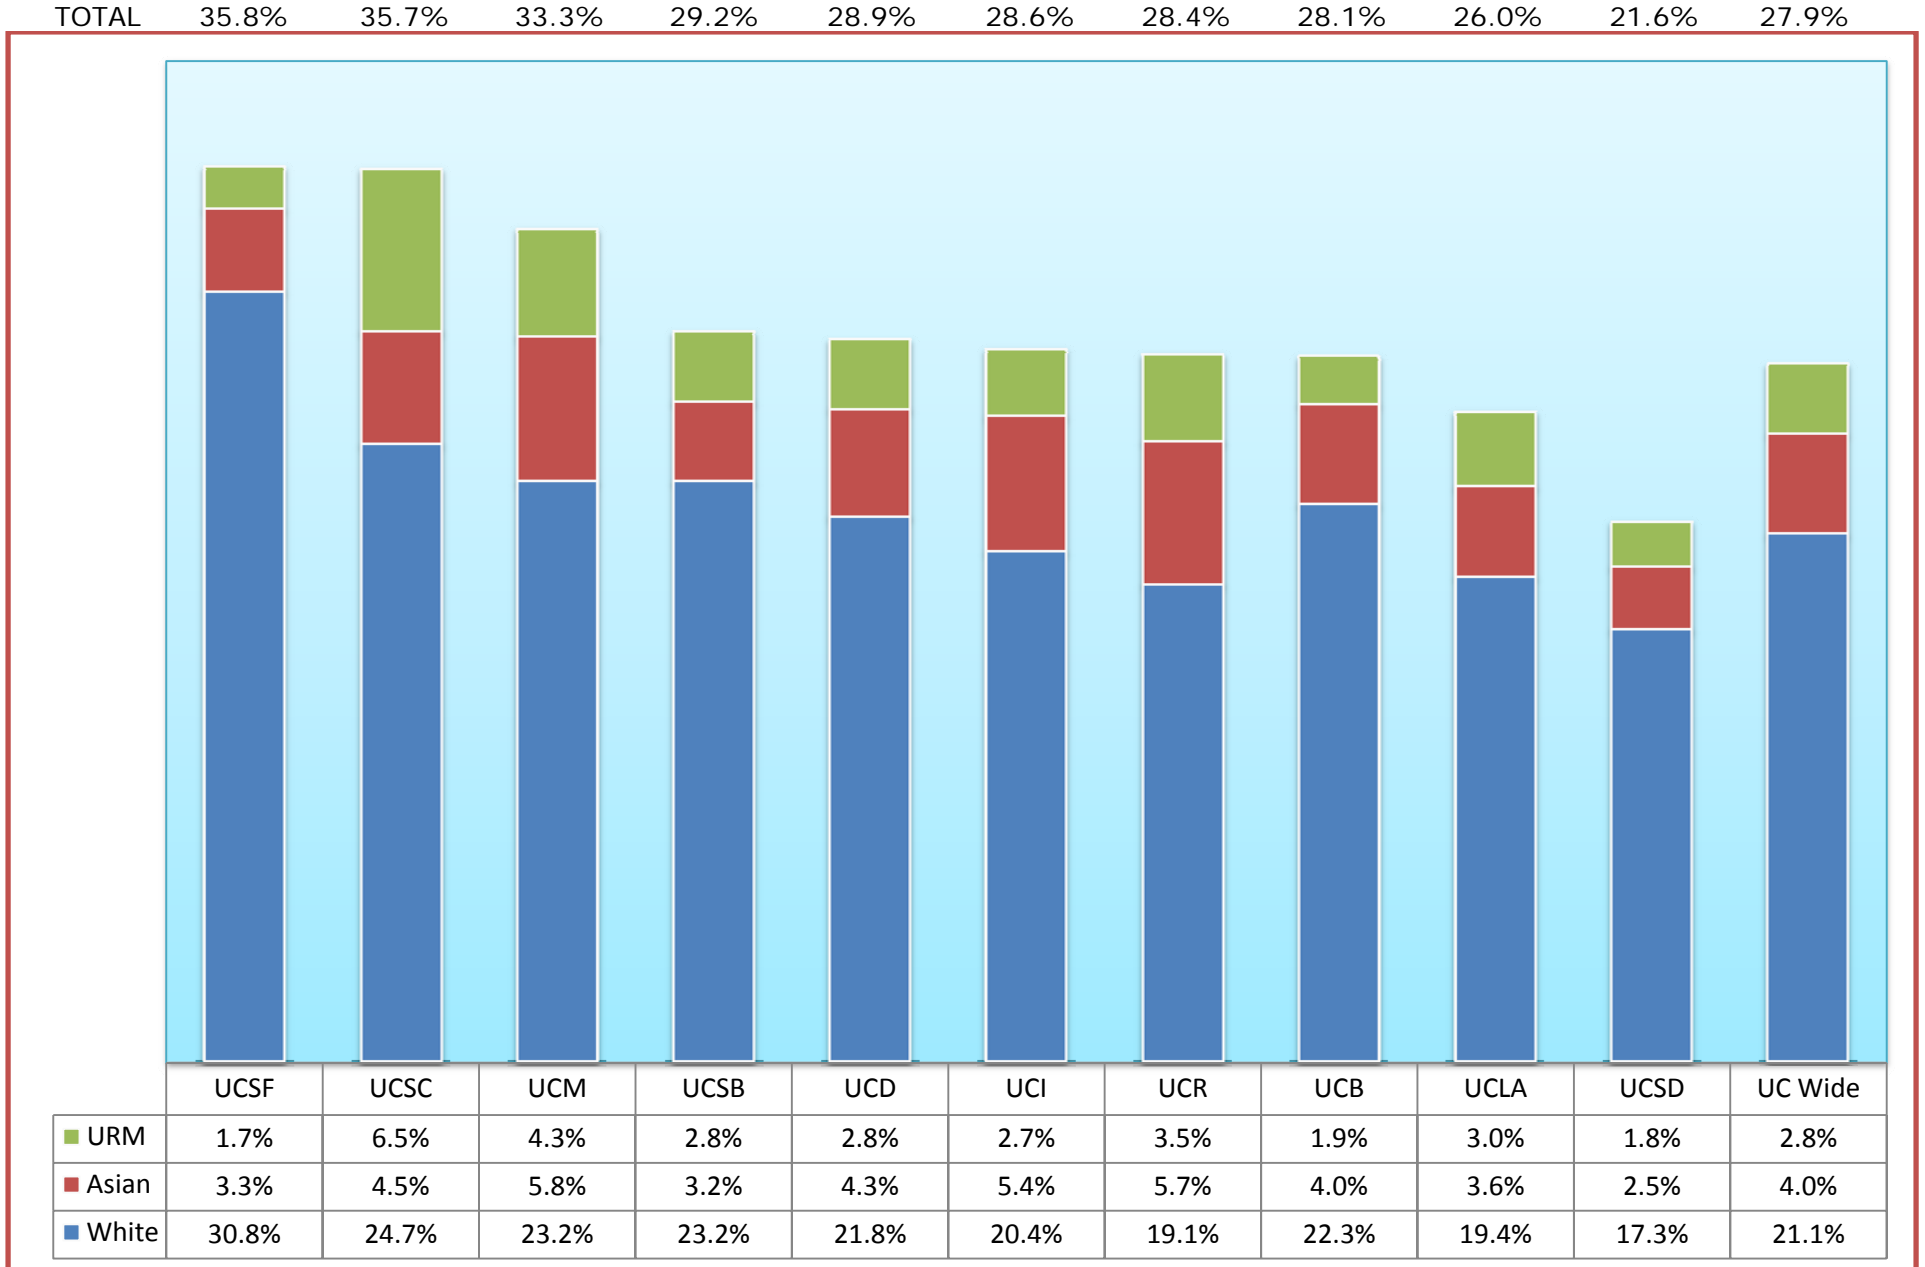

UC Women Faculty 2006

Percentage by Campus of Racial groups

URM = Underrepresented Minorities (African Am., Hispanic, Native Am.)

Data source: UCOP Website