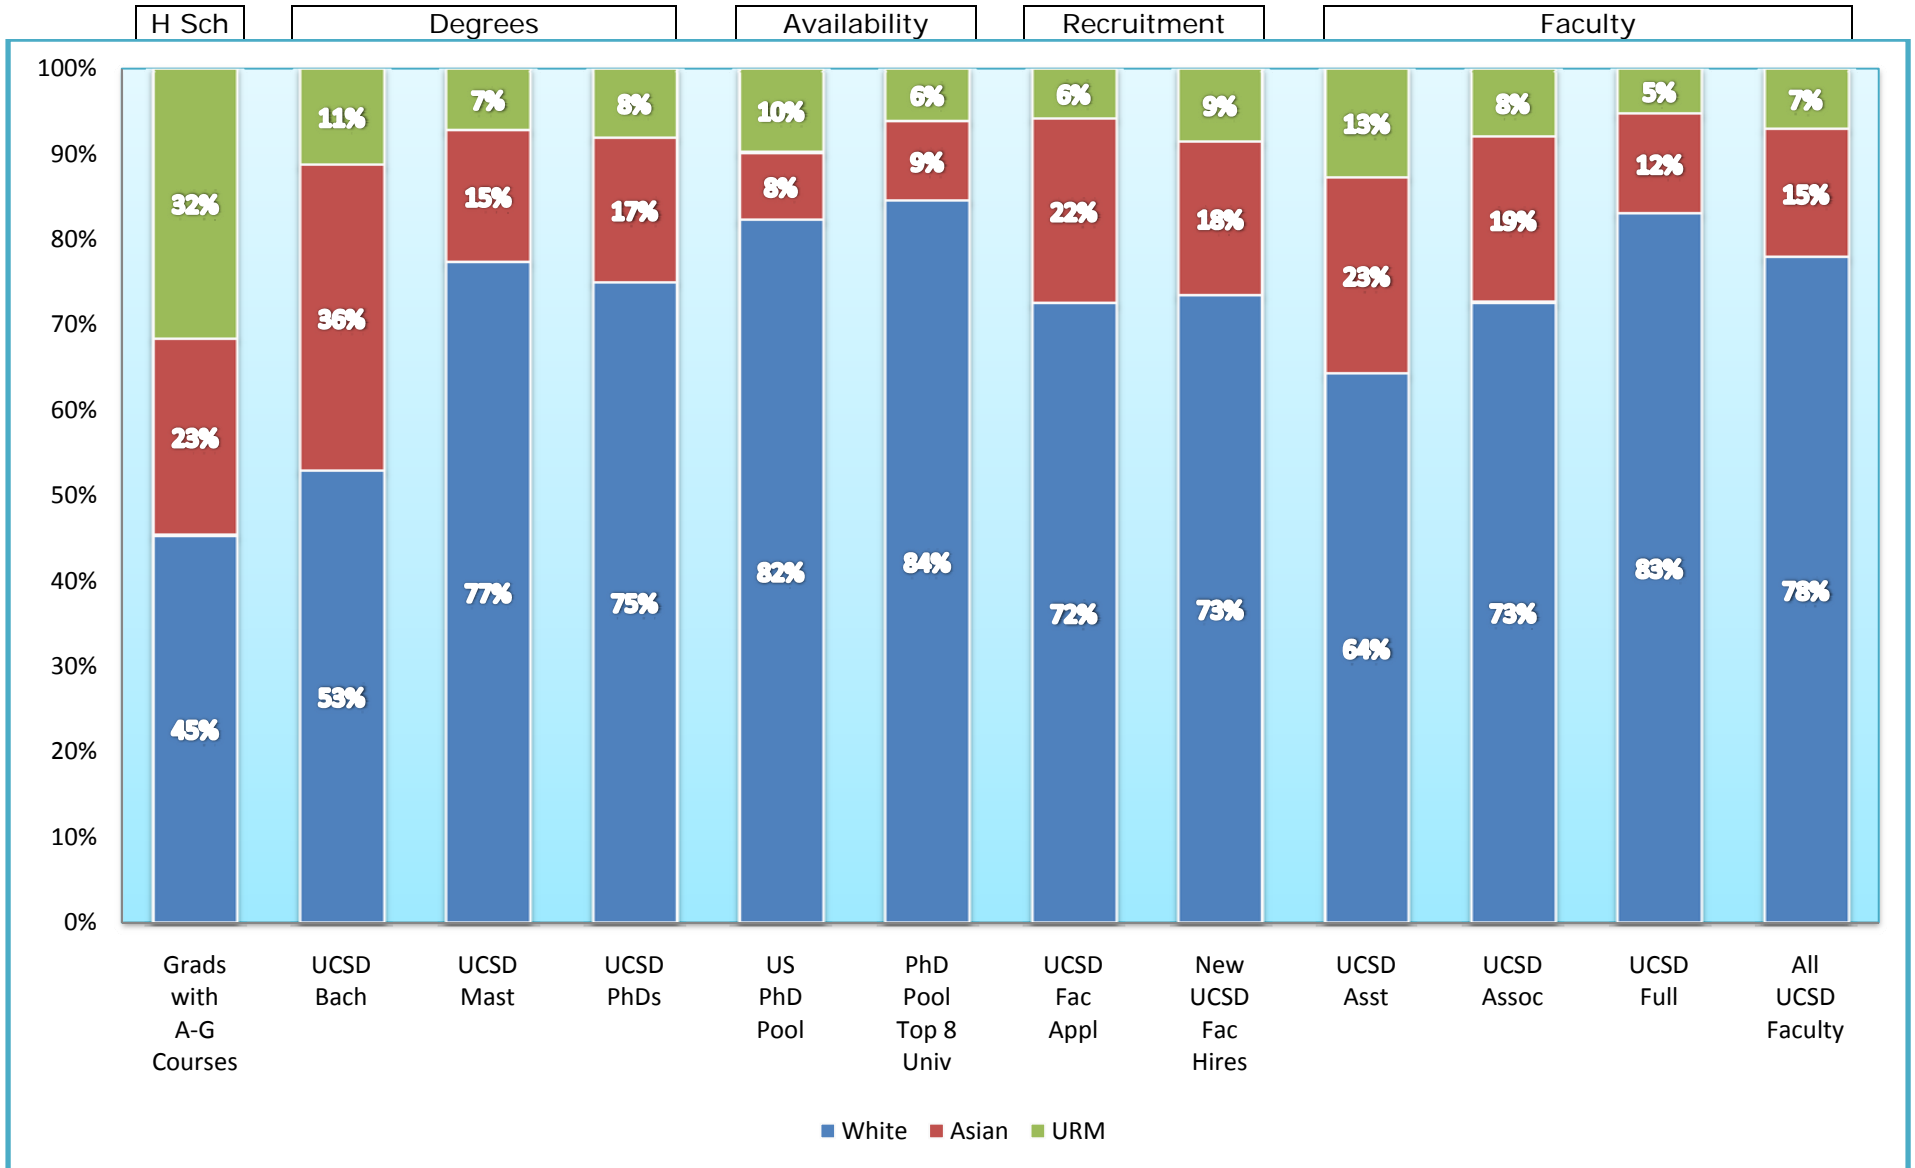

# UCSD Student / Faculty Pipeline

Percentage by Ethnicity

■ White ■ Asian ■ URM

White	56413	13888	2963	1931	575043	9231	34797	342	131	135	606	872
Asian	28728	9395	591	435	55243	1018	10409	84	47	36	85	168
URM	39393	2983	279	210	69111	67	2823	40	26	15	39	80

URM = Underrepresented Minorities (African Am., Hispanic, Native Am.)

Data sources: CA Dept of Education, 06/07; UCSD Degree Data, 00/01–05/06; NORC PhD Data, 86–05 & UCOP; Ladder-Rank Faculty Applicant Pools, 00/01–06/07; Ladder-Rank Faculty Appointments, 00/01–06/07; UCSD Workforce, 10/31/07